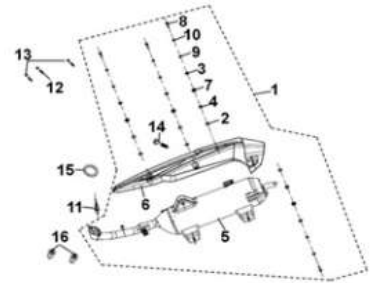

車架部品目録

CONTENTS-FRAME GROUP

F01 FR. COVER & SPEEDOMETER	F02 WIND SCREEN	F03 STRG. HANDLE
		
F04 BRAKE SYSTEM	F05 UNDER SPOILER & FR. HAND	F06 STRG. STEM & FR. FENDER
		
F07 BODY COVER & SIDE COVER	F08 INNER BOX	F09 FR. WHEEL
		
F10 RR. WHEEL	F11 RR. FORK	F12 FLOOR PANEL
		