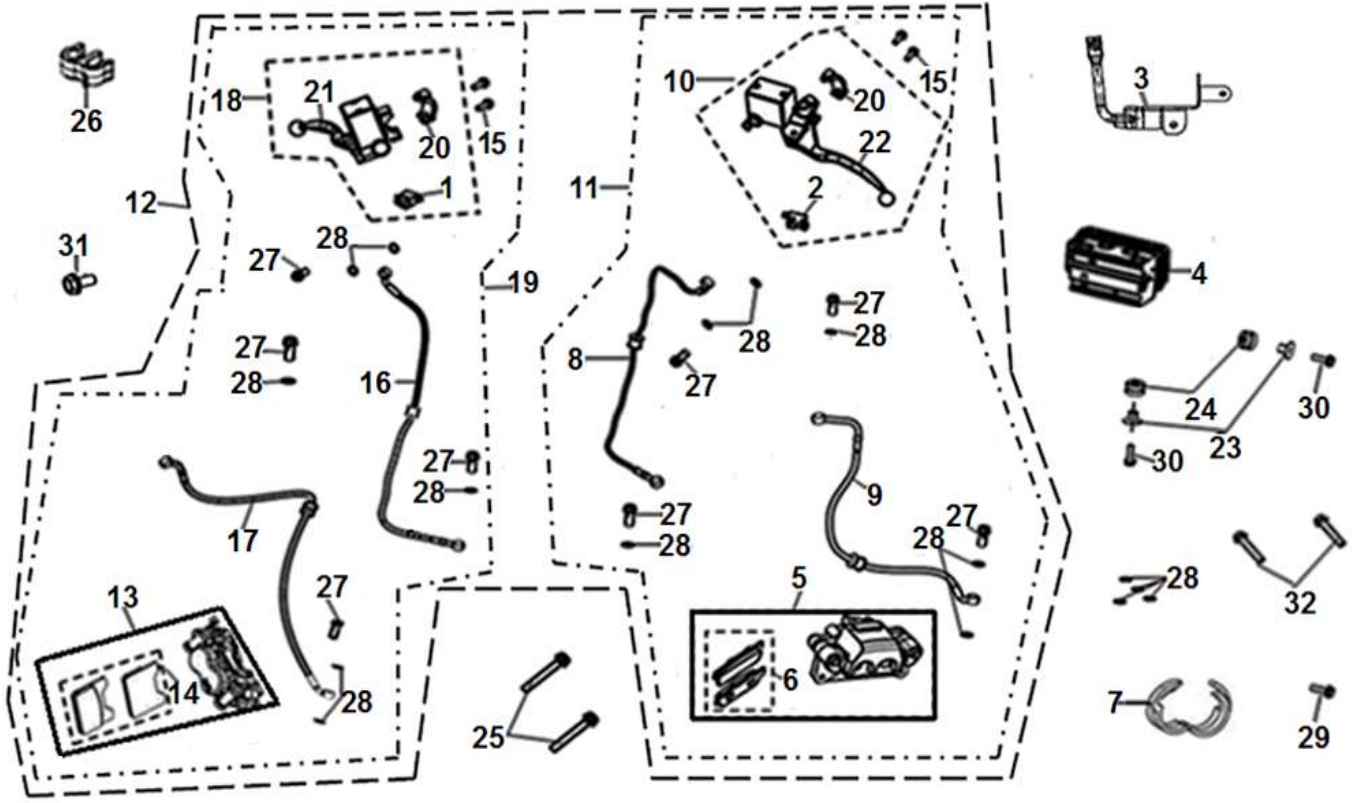

F04

LY25W1-EU(XT1/JOYMAX Z)

FREN SİSTEMİ

NO	STOK KODU	AÇIKLAMA	ADET
01	35340-L6C-000	MUSUR FREN MUSURU FREN STOP.ON	1
02	35350-L6C-000	MUSUR FREN MUSURU FREN STOPARKA	1
03	38731-XTM-000	FREN ABS HIDROLİK DEVRE UNİTESİ BRAKETİ	1
04	3873B-ZM1-000	FREN ABS HIDROLİK DEVRE UNİTESİ	1
05	43100-L3A-010	FREN KALİPER ARKA FREN ALT ARKA	1
06	43105-L3A-010	FREN BALATASI DISK BALATA 2PCS/1 ARKA A_SET 4PCS/1SET	1
07	90115-ZHA-000	BRAKETİ KEPGİDON TUTUCU BAĞLANTI	1
08	43311-XTM-000	FREN HORTUMU ARKA OZEL ÇELİK SYM A	1
09	43312-XTA-000	FREN HORTUMU ARKA OZEL ÇELİK SYM B	1
10	43500-L3E-000	FREN UST MERKEZ ARKA FREN KOLLU M/C ARKA	1
11	4350A-XTM-000	ARKA FREN SİSTEMİ	1
12	4500A-XTM-000-K-M2	FREN SİSTEMİ KOMPLE	1
13	45100-L9F-000	FREN ON ALT MERKEZ ON	1
14	45105-L9F-000	FREN BALATASI DISK BALATA ON	1
15	95801-06022-07	CIVATA M6*22 SİPERLİK RUZGARLIK CIVATASI	4