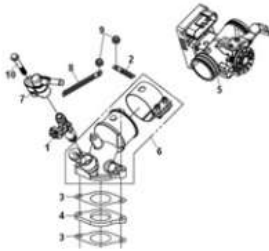

引擎部品目录

CONTENTS-ENGINE GROUP

E01 WATER PUMP	E02 CYLINDER HEAD	E03 WATER HOSE
		
E04 CAM SHAFT & CYLINDER HEAD COVER	E05 CAM SHAFT & CYLINDER HEAD COVER	E06 R CRANK CASE & OIL PUMP ASSY
		
E07 CYLINDER	E08 R. CRANK CASE COVER	E09 AC GEN. ASSY
		
E10 L. CRANK CASE COVER	E11 MOVABLE DRIVE FACE ASSY	E12 DRIVEN PULLEY ASSY
		

引擎部品目录

CONTENTS-ENGINE GROUP

E13 MISSION CASE & DRIVE SHAFT

E14 L. CRANK CASE

E15 CRANK SHAFT

E16 ECU SET

E17 AIR CLEANER

E18 EXHAUST MUFFLER

車架部品目録

CONTENTS-FRAME GROUP

F01 FR. COVER & SPEEDOMETER	F02 WIND SCREEN	F03 STRG. HANDLE
		
F04 BRAKE SYSTEM	F05 UNDER SPOILER & FR. HAND	F06 STRG. STEM & FR. FENDER
		
F07 BODY COVER & SIDE COVER	F08 INNER BOX	F09 FR. WHEEL
		
F10 RR. WHEEL	F11 RR. FORK	F12 FLOOR PANEL
		