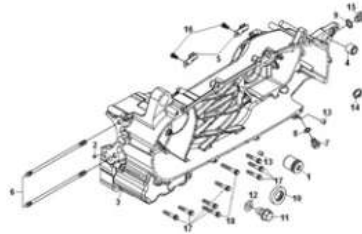

E14 L. CRANK CASE