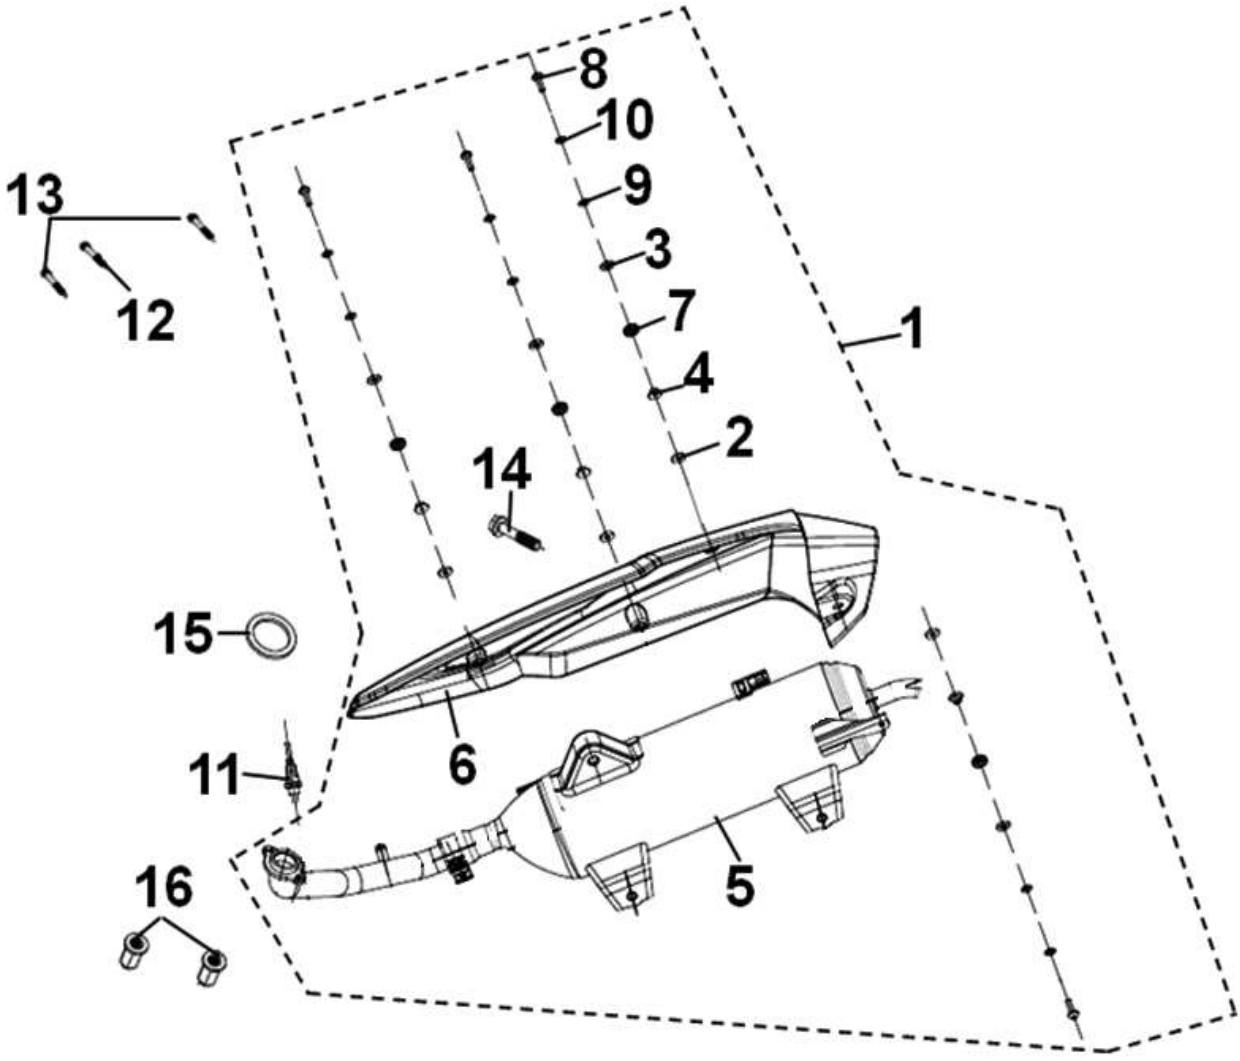

E18		LY25W1-EU(XT1/JOYMAX Z)	
EGSOZ			
NO	STOK KODU	AÇIKLAMA	ADET
01	18000-XT1-000-K	EGSOZ KOMPLE SET	1
02	18292-A6A-000	ORINGPUL EGSOZ KORUCUYUSU KORUMA CONTASI	4
03	18293-F7S-000	ORINGPUL EGSOZ KORUCUYUSU KORUMA CONTASI	4
04	18295-A1A-000	BURCU EGSOZ BILEZIK YUZUK ARKA	4
05	18300-XT1-000	EGSOZ CIPLAK	1
06	18318-XTA-000-K	EGSOZ KORUMASI	1
07	18321-L1A-000	TAKOZ EGSOZ KORUCUYU KORUMA KAUCUK LASTIK	4
08	90116-L4A-000	CIVATA M6*22 EGSOZ CIVATASI_(96001-06022-00)	4
09	94101-06700	ORINGPUL 12MM EGSOZ DUZ PULU	4
10	94111-06700	YAYI ORINGPUL KESIK KALIN EGSOZ 6MM YAYI	4
11	37890-XVA-000	O2 OKSIJEN SENSORU	2