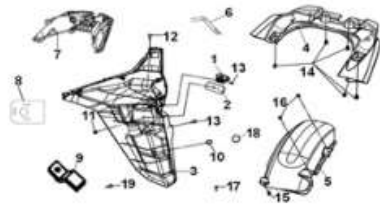

車架部品目録

CONTENTS-FRAME GROUP

F01 FR. COVER & SPEEDOMETER	F02 WIND SCREEN	F03 STRG. HANDLE
		
F04 BRAKE SYSTEM	F05 UNDER SPOILER & FR. HAND	F06 STRG. STEM & FR. FENDER
		
F07 BODY COVER & SIDE COVER	F08 INNER BOX	F09 FR. WHEEL
		
F10 RR. WHEEL	F11 RR. FORK	F12 FLOOR PANEL
		

車架部品目錄

CONTENTS-FRAME GROUP

F13 RR. MUDGUARD & TAIL LIGHT

F14 SEAT & RR. CARRIER

F15 LUGGAGE BOX

F16 RADIATOR

F17 FUEL TANK

F18 BATTERY