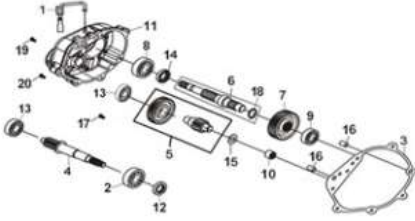

引擎部品目录

CONTENTS-ENGINE GROUP

E13 MISSION CASE & DRIVE SHAFT